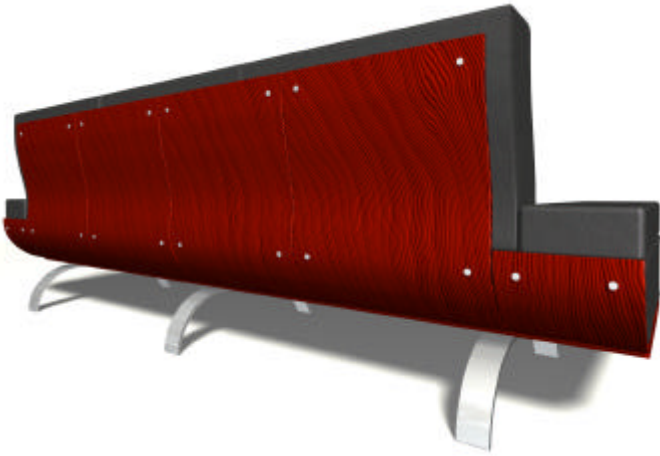

EXIST SOFA
Designed by Ramak Radmard