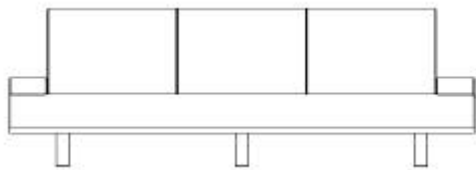

EXIST SOFA
Designed by Ramak Radmard

Our constructions are pure and honest, making use of high quality materials specifically chosen for each different application. Exist is designed to last. It allows for cleaning and servicing, ensuring a long life. The upholstery is easy to remove and replace. This level of simplified functionality gives high user friendliness and reduces wear points.

T 514 242 4243
F 514 637 3101
sales@lucidream.com

Back/Base

The back and base are made using bent maple veneers, a material that has the advantage of being tough yet flexible. Our use of bentwood gives the Exist additional flexibility, allowing the frame to move with the user.

Upholstery

The seat and backrest upholstery are meticulously hand-crafted in maharam® and Kvadrat® fabrics or Elmo® leathers. The upholstery are designed with user comfort in mind. The cushions are covered in two layers, the upholstery and the protective inner liner; this allows the quick and easy cover changes.

Cushions

The seat and back pads are made from high-grade fire resistant polyurethane, structured in coordinated layers of varying heights and hardness. This creates a clean and linear expression, yet has all the ergonomic features hidden within. The layers of foam are encased with a high-grade non-woven polyester and then covered with a protective inner liner.

Legs

The legs are made from nickel plated steel.

Sizes

The Exist is available in a variety of sizes from 1 to 5 person configurations.

EXS433