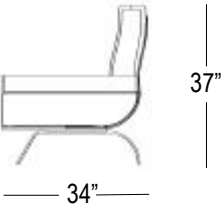

Legs

The legs are made from nickel plated steel.

Sizes

The Exist is available in a variety of sizes from 1 to 5 person configurations.

EXS112

44"

EXS212

66"