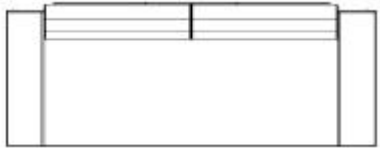

EXIST SOFA
Designed by Ramak Radmard

Our constructions are pure and honest, making use of high quality materials specifically chosen for each different application. Exist is designed to last. It allows for cleaning and servicing, ensuring a long life. The upholstery is easy to remove and replace. This level of simplified functionality gives high user friendliness and reduces wear points.

T 514 242 4243
F 514 637 3101
sales@lucidream.com

Back/Base

The back and base are made using bent maple veneers, a material that has the advantage of being tough yet flexible. Our use of bentwood gives the Exist additional flexibility, allowing the frame to move with the user.

Upholstery

The seat and backrest upholstery are meticulously hand-crafted in maharam® and Kvadrat® fabrics or Elmo® leathers. The upholstery are designed with user comfort in mind. The cushions are covered in two layers, the upholstery and the protective inner liner; this allows the quick and easy cover changes.

Cushions

The seat and back pads are made from high-grade fire resistant polyurethane, structured in coordinated layers of varying heights and hardness. This creates a clean and linear expression, yet has all the ergonomic features hidden within. The layers of foam are encased with a high-grade non-woven polyester and then covered with a protective inner liner.

Legs

The legs are made from nickel plated steel.

Sizes

The Exist is available in a variety of sizes from 1 to 5 person configurations.

88"